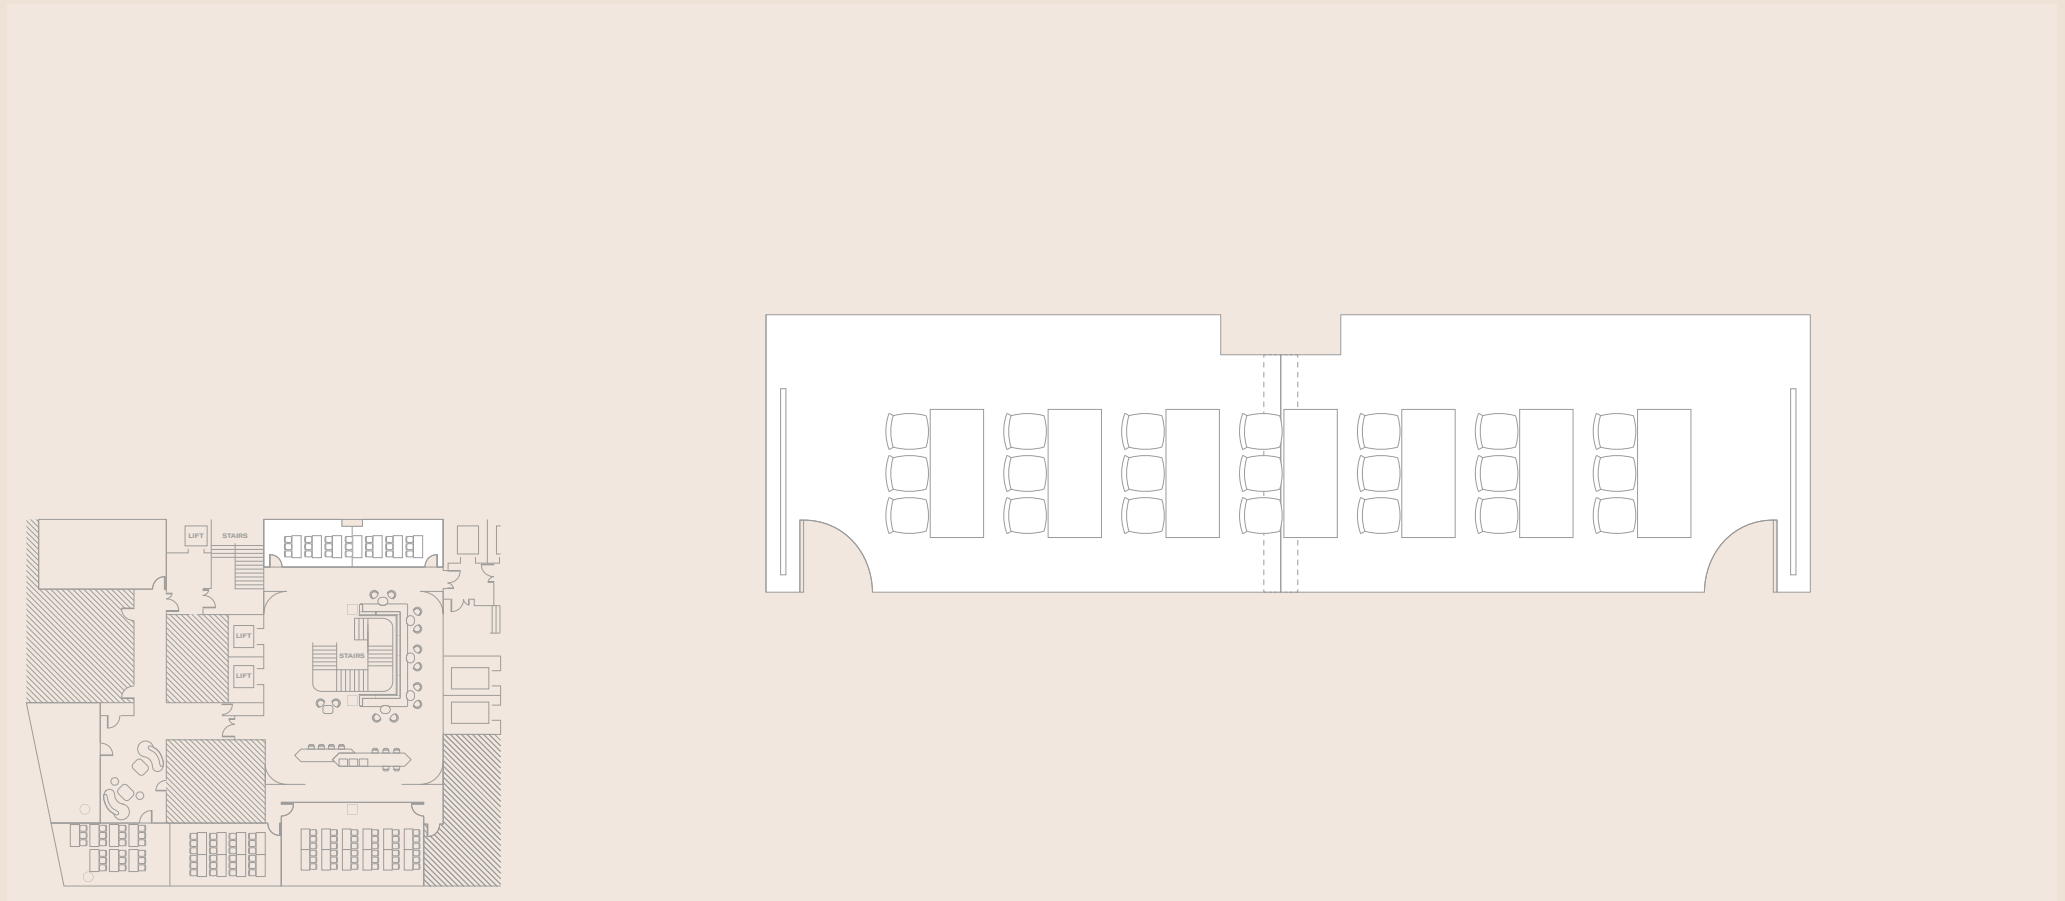

CLASSROOM

**THE NATIONAL GALLERY
AND SOMERSET HOUSE**

7 tables
21 capacity at 3 guests per table

For more room layouts tailored to your event,
please email events@thelondoner.com