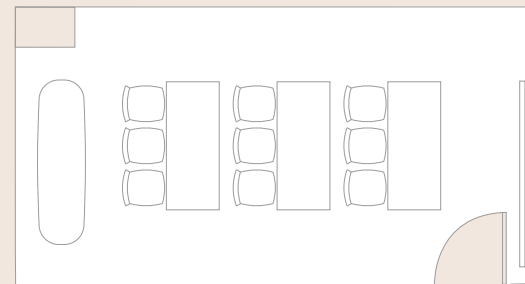

THEATRE

TATE BRITAIN AND
HAYWARD GALLERY

82 capacity

For more room layouts tailored to your event,
please email events@thelondoner.com

CLASSROOM

THE NATIONAL GALLERY

3 tables
9 capacity at 3 guests per table

For more room layouts tailored to your event,
please email events@thelondoner.com

CLASSROOM

SOMERSET HOUSE

3 tables
9 capacity at 3 guests per table

For more room layouts tailored to your event,
please email events@thelondoner.com