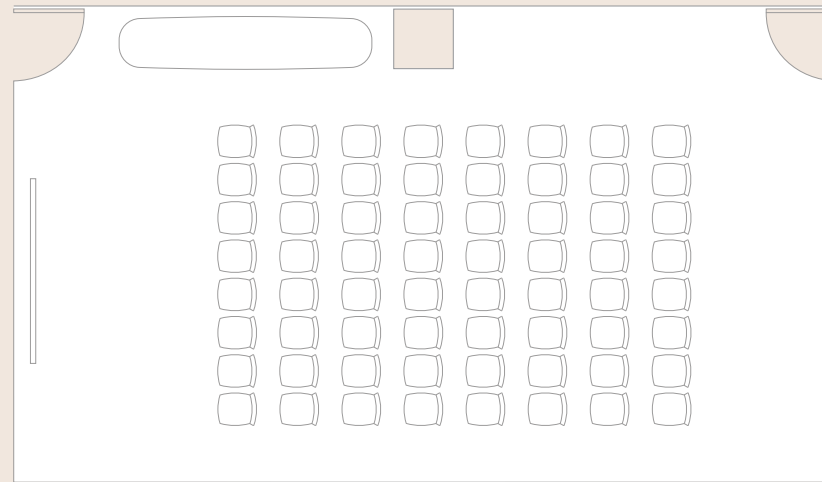

DIMENSIONS	Area		Length		Width		Height	
	sq. m	sq. ft	m	ft	m	ft	m	ft
The National Gallery	20	215	6.2	20' 4"	3.2	10' 6"	3.5	11' 6"
Somerset House	20	215	6.4	21'	3.2	10' 6"	3.5	11' 6"
The National Gallery + Somerset House	40	431	12.6	41' 4"	3.2	10' 6"	3.5	11' 6"
Royal Academy of Arts	54	581	9.9	32' 6"	5.8	19'	3.5	11' 6"
Tate Britain	34	366	7.9	25' 11"	4.2	13' 9"	3.5	11' 6"
Hayward Gallery	34	366	7.9	25' 11"	4.2	13' 9"	3.5	11' 6"
Tate Britain + Hayward Gallery	68	732	15.8	51' 10"	4.2	13' 9"	3.5	11' 6"
Serpentine Gallery	35	377	8.4	27' 7"	4.3	14' 1"	3.5	11' 6"
Maddox Gallery	39	420	8.9	29' 2"	4.6	15' 1"	3.5	11' 6"

THEATRE

THE NATIONAL GALLERY
AND SOMERSET HOUSE

48 capacity

For more room layouts tailored to your event,
please email events@thelondoner.com

THEATRE

ROYAL ACADEMY OF ARTS

64 capacity

For more room layouts tailored to your event,
please email events@thelondoner.com

THEATRE

TATE BRITAIN

30 capacity

For more room layouts tailored to your event,
please email events@thelondoner.com

THEATRE

HAYWARD GALLERY

30 capacity

For more room layouts tailored to your event,
please email events@thelondoner.com

THEATRE

TATE BRITAIN AND
HAYWARD GALLERY

82 capacity

For more room layouts tailored to your event,
please email events@thelondoner.com

CLASSROOM

THE NATIONAL GALLERY

3 tables
9 capacity at 3 guests per table