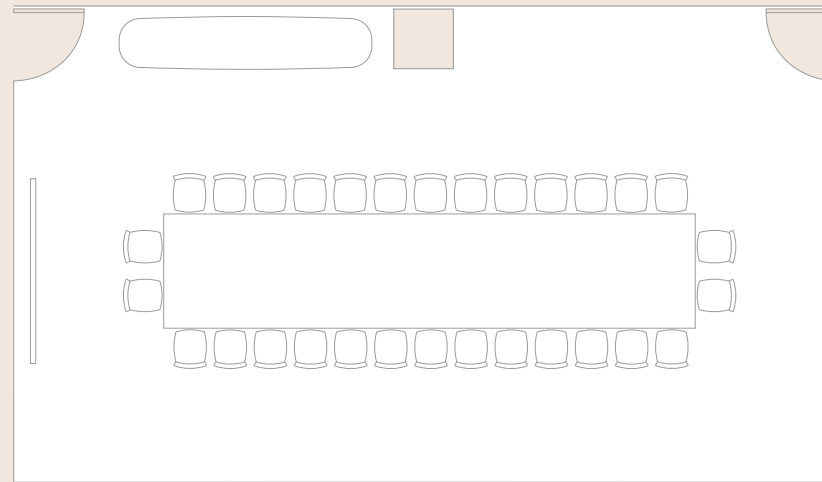

BOARDROOM

SOMERSET HOUSE

1 table
8 capacity

For more room layouts tailored to your event,
please email events@thelondoner.com

BOARDROOM

ROYAL ACADEMY OF ARTS

1 table
30 capacity

For more room layouts tailored to your event,
please email events@thelondoner.com

BOARDROOM

TATE BRITAIN

1 table
22 capacity

For more room layouts tailored to your event,
please email events@thelondoner.com

BOARDROOM

HAYWARD GALLERY

1 table
20 capacity

For more room layouts tailored to your event,
please email events@thelondoner.com