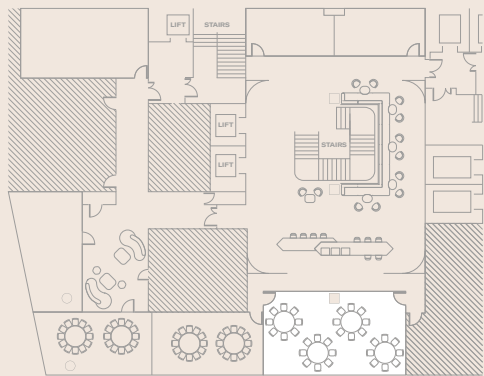

DINNER

ROYAL ACADEMY OF ARTS

4 round tables
32 capacity at 8 guests per table

For more room layouts tailored to your event,
please email events@thelondoner.com