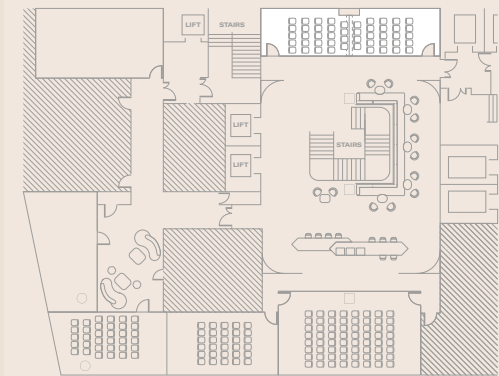

THEATRE

THE NATIONAL GALLERY
AND SOMERSET HOUSE

48 capacity

For more room layouts tailored to your event,
please email events@thelondoner.com