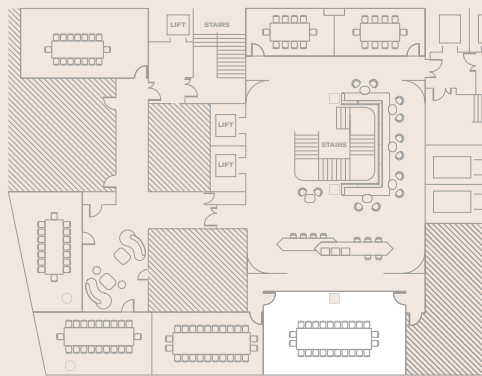

BOARDROOM

SOMERSET HOUSE

1 table
8 capacity

For more room layouts tailored to your event,
please email events@thelondoner.com

BOARDROOM

ROYAL ACADEMY OF ARTS

1 table
30 capacity

For more room layouts tailored to your event,
please email events@thelondoner.com

BOARDROOM

TATE BRITAIN

1 table
22 capacity

For more room layouts tailored to your event,
please email events@thelondoner.com

BOARDROOM

HAYWARD GALLERY

1 table
20 capacity

For more room layouts tailored to your event,
please email events@thelondoner.com