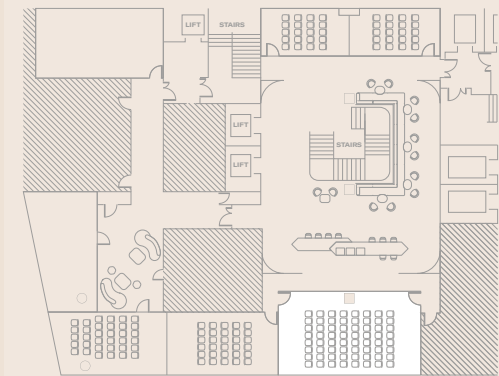

THEATRE

THE NATIONAL GALLERY
AND SOMERSET HOUSE

48 capacity

For more room layouts tailored to your event,
please email events@thelondoner.com

THEATRE

ROYAL ACADEMY OF ARTS

64 capacity

For more room layouts tailored to your event,
please email events@thelondoner.com