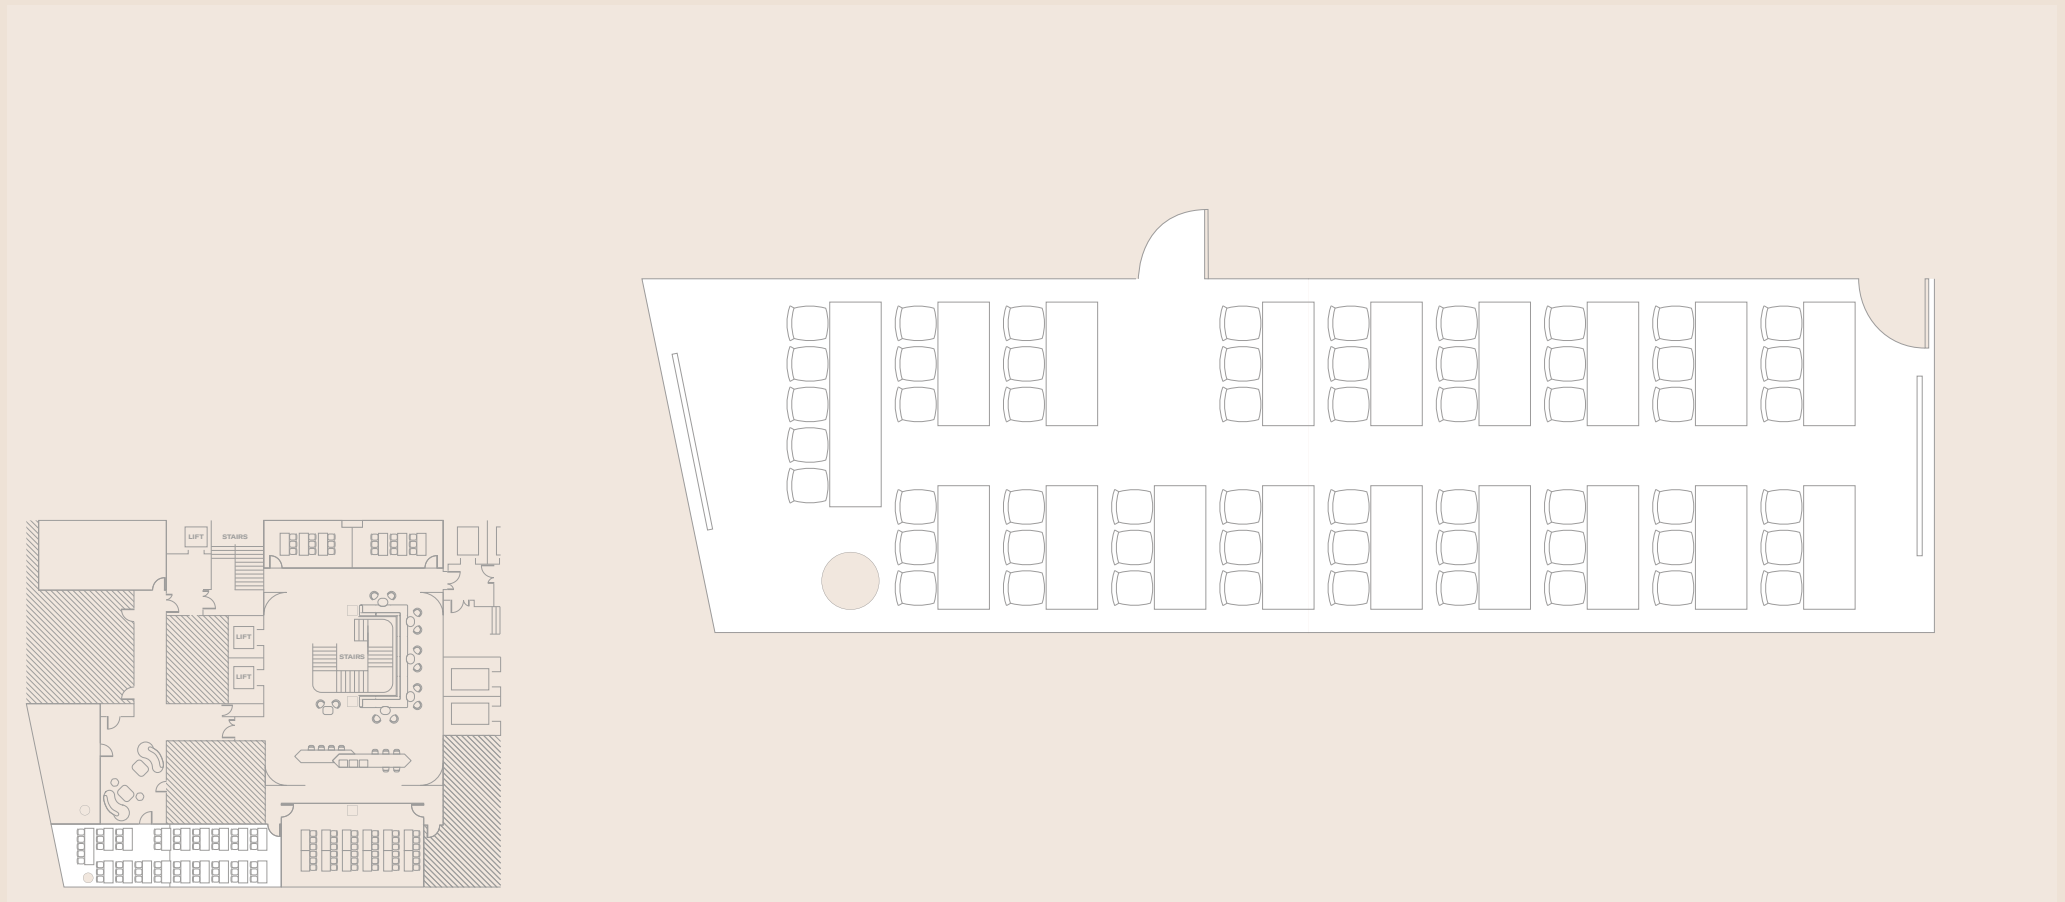

CLASSROOM

HAYWARD GALLERY

7 tables
21 capacity at 3 guests per table

For more room layouts tailored to your event,
please email events@thelondoner.com

CLASSROOM

**TATE BRITAIN AND
HAYWARD GALLERY**

17 tables and 1 long table
56 capacity at 3 guests per table
5 guests per long table