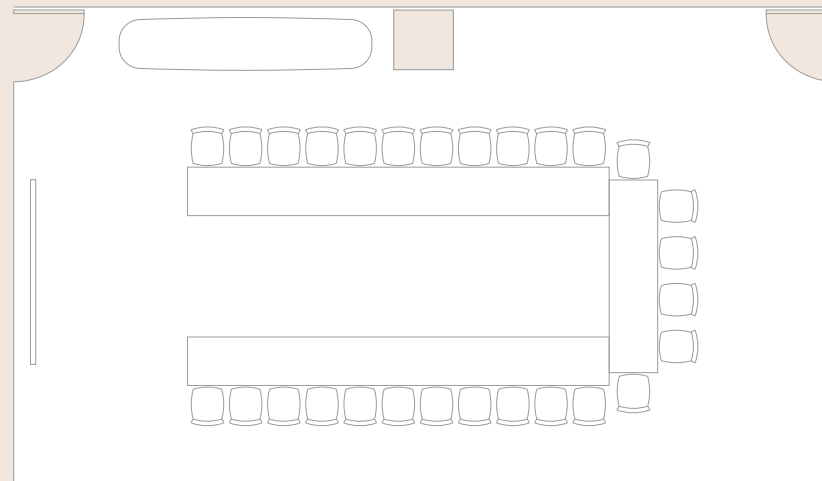

BOARDROOM

TATE BRITAIN

1 table
22 capacity

For more room layouts tailored to your event,
please email events@thelondoner.com

BOARDROOM

HAYWARD GALLERY

1 table
20 capacity

For more room layouts tailored to your event,
please email events@thelondoner.com

BOARDROOM

SERPENTINE GALLERY

1 table
16 capacity

For more room layouts tailored to your event,
please email events@thelondoner.com

BOARDROOM

MADDOX GALLERY

1 table
16 capacity

For more room layouts tailored to your event,
please email events@thelondoner.com

U-SHAPE

ROYAL ACADEMY OF ARTS

2 long tables 1 table
28 capacity at 6 guests per table
11 guests per long tables

For more room layouts tailored to your event,
please email events@thelondoner.com

U-SHAPE

TATE BRITAIN

2 long tables 1 table
20 capacity at 7 guests per table
6 guests per long table

For more room layouts tailored to your event,
please email events@thelondoner.com

U-SHAPE

HAYWARD GALLERY

3 tables
16 capacity at 5-6 guests per table