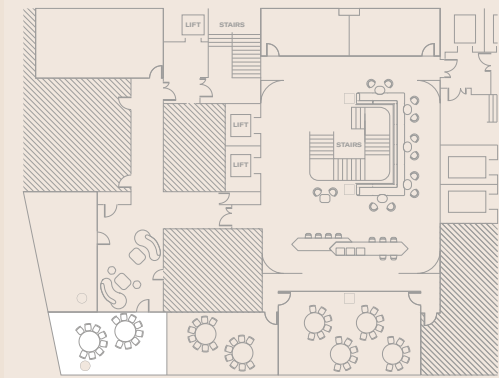

CABARET

TATE BRITAIN

2 round tables
16 capacity at 8 guests per table

For more room layouts tailored to your event,
please email events@thelondoner.com

CABARET

HAYWARD GALLERY

2 round tables
16 capacity at 8 guests per table

For more room layouts tailored to your event,
please email events@thelondoner.com

CABARET

**TATE BRITAIN AND
HAYWARD GALLERY**

4 round tables
32 capacity at 8 guests per table

For more room layouts tailored to your event,
please email events@thelondoner.com