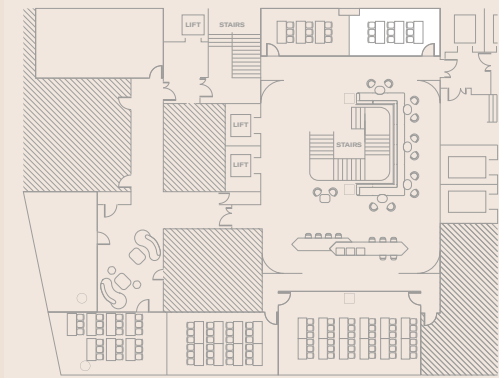

THEATRE

TATE BRITAIN AND
HAYWARD GALLERY

82 capacity

For more room layouts tailored to your event,
please email events@thelondoner.com

CLASSROOM

THE NATIONAL GALLERY

3 tables
9 capacity at 3 guests per table

For more room layouts tailored to your event,
please email events@thelondoner.com

CLASSROOM

SOMERSET HOUSE

3 tables
9 capacity at 3 guests per table

For more room layouts tailored to your event,
please email events@thelondoner.com