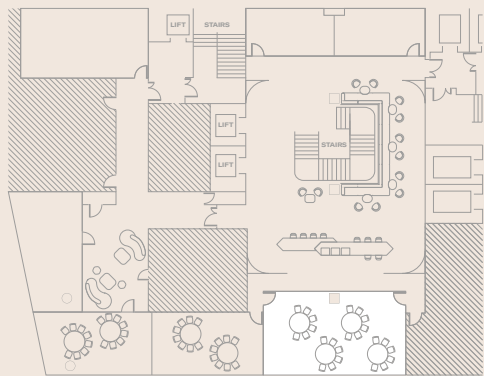

CABARET

ROYAL ACADEMY OF ARTS

4 round tables
24 capacity at 6 guests per table

For more room layouts tailored to your event,
please email events@thelondoner.com