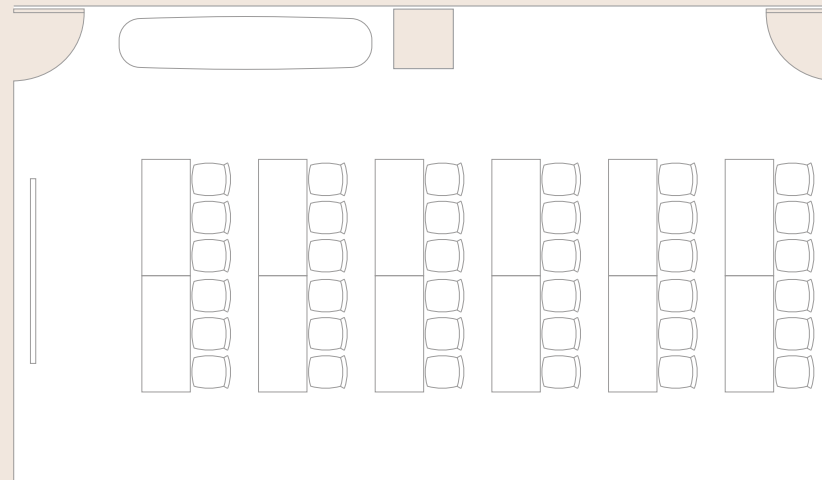

For more room layouts tailored to your event,
please email events@thelondoner.com

CLASSROOM

SOMERSET HOUSE

3 tables
9 capacity at 3 guests per table

For more room layouts tailored to your event,
please email events@thelondoner.com

CLASSROOM

**THE NATIONAL GALLERY
AND SOMERSET HOUSE**

7 tables
21 capacity at 3 guests per table

For more room layouts tailored to your event,
please email events@thelondoner.com

CLASSROOM

ROYAL ACADEMY OF ARTS

12 tables
36 capacity at 3 guests per table

For more room layouts tailored to your event,
please email events@thelondoner.com

CLASSROOM

TATE BRITAIN

8 tables
24 capacity at 3 guests per table

For more room layouts tailored to your event,
please email events@thelondoner.com

CLASSROOM

HAYWARD GALLERY

7 tables
21 capacity at 3 guests per table

For more room layouts tailored to your event,
please email events@thelondoner.com

CLASSROOM

**TATE BRITAIN AND
HAYWARD GALLERY**

17 tables and 1 long table
56 capacity at 3 guests per table
5 guests per long table