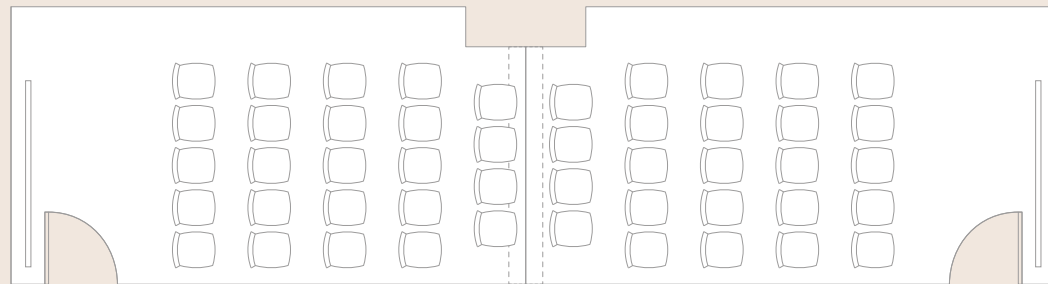

THEATRE

THE NATIONAL GALLERY
AND SOMERSET HOUSE

48 capacity

For more room layouts tailored to your event,
please email events@thelondoner.com