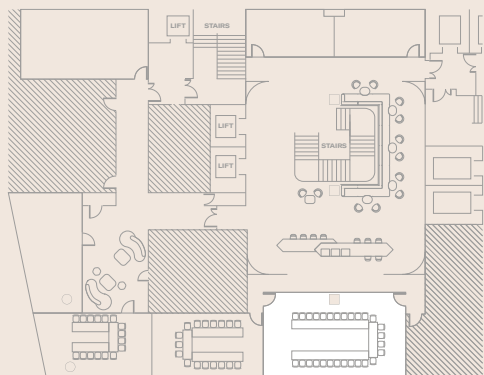

BOARDROOM

SERPENTINE GALLERY

1 table
16 capacity

For more room layouts tailored to your event,
please email events@thelondoner.com

BOARDROOM

MADDOX GALLERY

1 table
16 capacity

For more room layouts tailored to your event,
please email events@thelondoner.com

U-SHAPE

ROYAL ACADEMY OF ARTS

2 long tables 1 table
28 capacity at 6 guests per table
11 guests per long tables

For more room layouts tailored to your event,
please email events@thelondoner.com

U-SHAPE

TATE BRITAIN