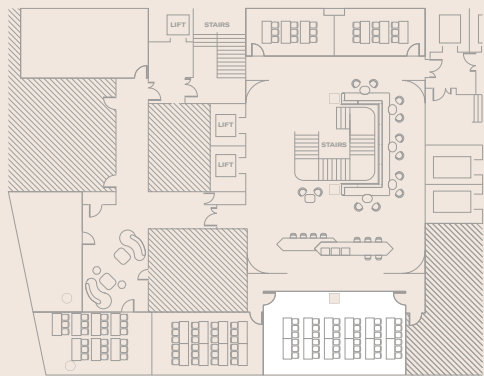

For more room layouts tailored to your event,
please email events@thelondoner.com

CLASSROOM

SOMERSET HOUSE

3 tables
9 capacity at 3 guests per table

For more room layouts tailored to your event,
please email events@thelondoner.com

CLASSROOM

**THE NATIONAL GALLERY
AND SOMERSET HOUSE**

7 tables
21 capacity at 3 guests per table

For more room layouts tailored to your event,
please email events@thelondoner.com

CLASSROOM

ROYAL ACADEMY OF ARTS

12 tables
36 capacity at 3 guests per table

For more room layouts tailored to your event,
please email events@thelondoner.com

CLASSROOM

TATE BRITAIN

8 tables
24 capacity at 3 guests per table

For more room layouts tailored to your event,
please email events@thelondoner.com