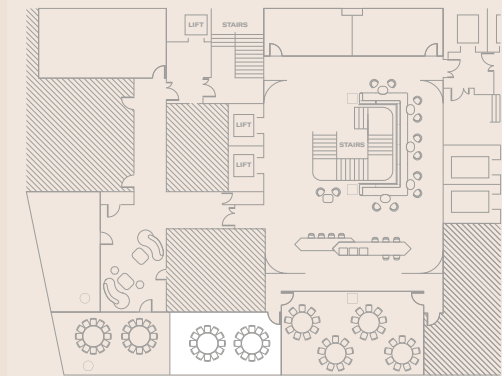

DINNER

ROYAL ACADEMY OF ARTS

4 round tables
32 capacity at 8 guests per table

For more room layouts tailored to your event,
please email events@thelondoner.com

DINNER

TATE BRITAIN

2 round tables
24 capacity at 12 guests per table

For more room layouts tailored to your event,
please email events@thelondoner.com

DINNER

HAYWARD GALLERY

2 round tables
24 capacity at 12 guests per table

For more room layouts tailored to your event,
please email events@thelondoner.com