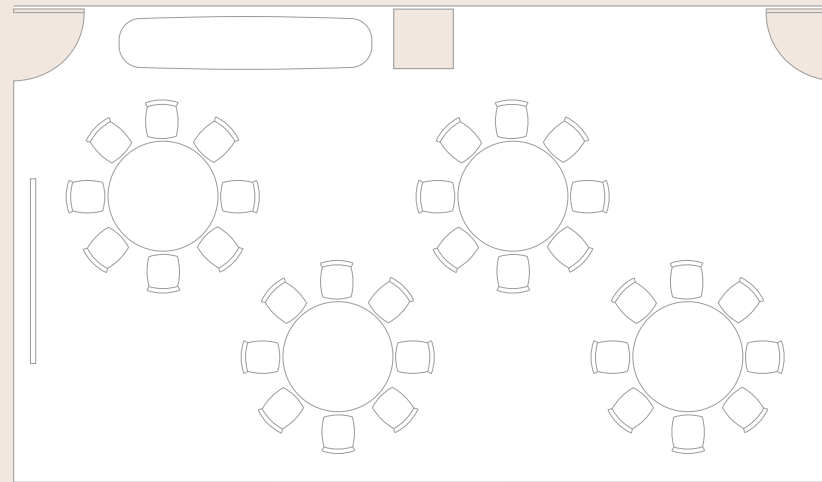

CABARET

TATE BRITAIN

2 round tables
16 capacity at 8 guests per table

For more room layouts tailored to your event,
please email events@thelondoner.com

CABARET

HAYWARD GALLERY

2 round tables
16 capacity at 8 guests per table

For more room layouts tailored to your event,
please email events@thelondoner.com

CABARET

**TATE BRITAIN AND
HAYWARD GALLERY**

4 round tables
32 capacity at 8 guests per table

For more room layouts tailored to your event,
please email events@thelondoner.com

DINNER

ROYAL ACADEMY OF ARTS

4 round tables
32 capacity at 8 guests per table

For more room layouts tailored to your event,
please email events@thelondoner.com

DINNER

TATE BRITAIN

2 round tables
24 capacity at 12 guests per table